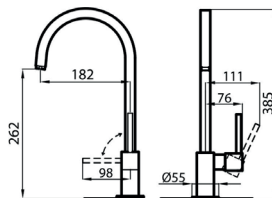

F8454/000

Foster

- Mitigeur cuisine design modèle GEO
- Bec haut
- Chromé

~~621,88 € PP HT~~ / 203 € PA HT
243 € TTC

*Tous les prix de vente sont hors montant éco-participation.