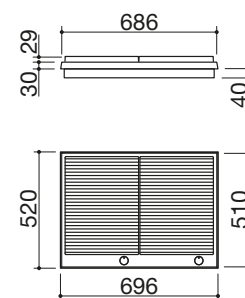

COLLECTION
THALAS OUTDOOR

BUILT-IN THALAS HOBS

80 cm built-in Thalass hob
teppanyaki

TEB NEW

- extra thick AISI 316 stainless steel
- AISI 304 stainless steel single hotplate, 6 mm thick
- double thermostat
- 2 cooking zones
- electronic temperature control 0 °C to 250 °C
- hotplate activation indicator and thermostat
- maximum absorbed power: 2 kW
- equipment: removable cooking liquid tray, Schuko mains plug, fixing clips, seal
- waterproof cover
- 76x49 cm cut out

SATIN AISI 316 STAINLESS STEEL

code **1PT18TK**

€ 2460

70 cm built-in Thalass hob
barbecue

TEB NEW

- extra thick AISI 316 stainless steel
- barbecue with electric element
- cast iron grid
- lava stone to absorb cooking liquids
- AISI 304 stainless steel removable tray
- settings 0 to 9
- heating element activation indicator
- maximum absorbed power: 3.5 kW
- equipment: Schuko mains plug, fixing clips, seal
- waterproof cover
- 66,5x49 cm cut out

SATIN AISI 316 STAINLESS STEEL

code **1PT17BQ**

€ 1880

PIANI COTTURA THALAS INCASSO

Piano cottura Thalys incasso da 80
teppanyaki

IBT NEW

- acciaio inox AISI 316 di spessore elevato
- monoplastra acciaio inox AISI 304 spessore 6 mm
- doppio termostato
- 2 zone cottura
- controllo elettronico temperatura da 0 °C a 250 °C
- spia accensione piastra e termostato
- potenza massima assorbita: 2 kW
- dotazioni: vaschetta raccolta liquidi removibile, ganci di fissaggio, guarnizione
- telo impermeabile di copertura
- incasso: 76x49 cm