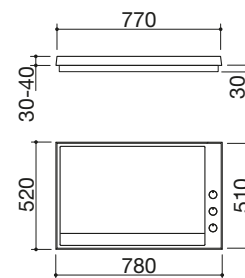

COLLECTION
THALAS OUTDOOR

BUILT-IN THALAS HOBS

80 cm built-in Thalass hob
teppanyaki

TEB NEW

- extra thick AISI 316 stainless steel
- AISI 304 stainless steel single hotplate, 6 mm thick
- double thermostat
- 2 cooking zones
- electronic temperature control 0 °C to 250 °C
- hotplate activation indicator and thermostat
- maximum absorbed power: 2 kW
- equipment: removable cooking liquid tray, Schuko mains plug, fixing clips, seal
- waterproof cover
- 76x49 cm cut out

SATIN AISI 316 STAINLESS STEEL

code **1PT18TK**

€ 2460

70 cm built-in Thalass hob
barbecue

TEB NEW

- extra thick AISI 316 stainless steel
- barbecue with electric element
- cast iron grid
- lava stone to absorb cooking liquids
- AISI 304 stainless steel removable tray
- settings 0 to 9
- heating element activation indicator
- maximum absorbed power: 3.5 kW
- equipment: Schuko mains plug, fixing clips, seal
- waterproof cover
- 66,5x49 cm cut out

SATIN AISI 316 STAINLESS STEEL

code **1PT17BQ**

€ 1880

PIANI COTTURA THALAS INCASSO

Piano cottura Thalys incasso da 80
teppanyaki

IBT NEW

- acciaio inox AISI 316 di spessore elevato
- monoplastra acciaio inox AISI 304 spessore 6 mm
- doppio termostato
- 2 zone cottura
- controllo elettronico temperatura da 0 °C a 250 °C
- spia accensione piastra e termostato
- potenza massima assorbita: 2 kW
- dotazioni: vaschetta raccolta liquidi removibile, ganci di fissaggio, guarnizione
- telo impermeabile di copertura
- incasso: 76x49 cm